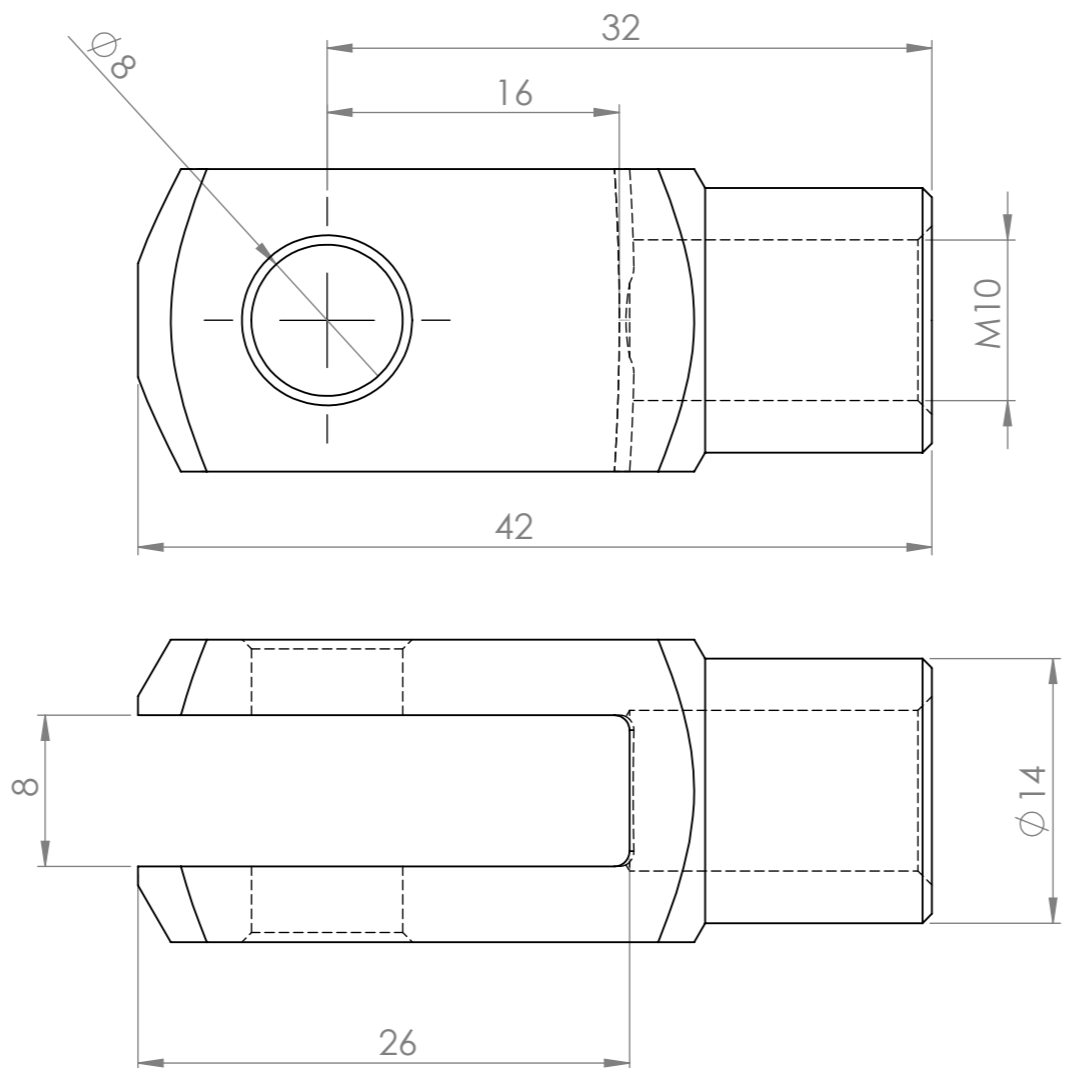

8 7 6 5 4 3 2 1

F
E
D
C
B
A